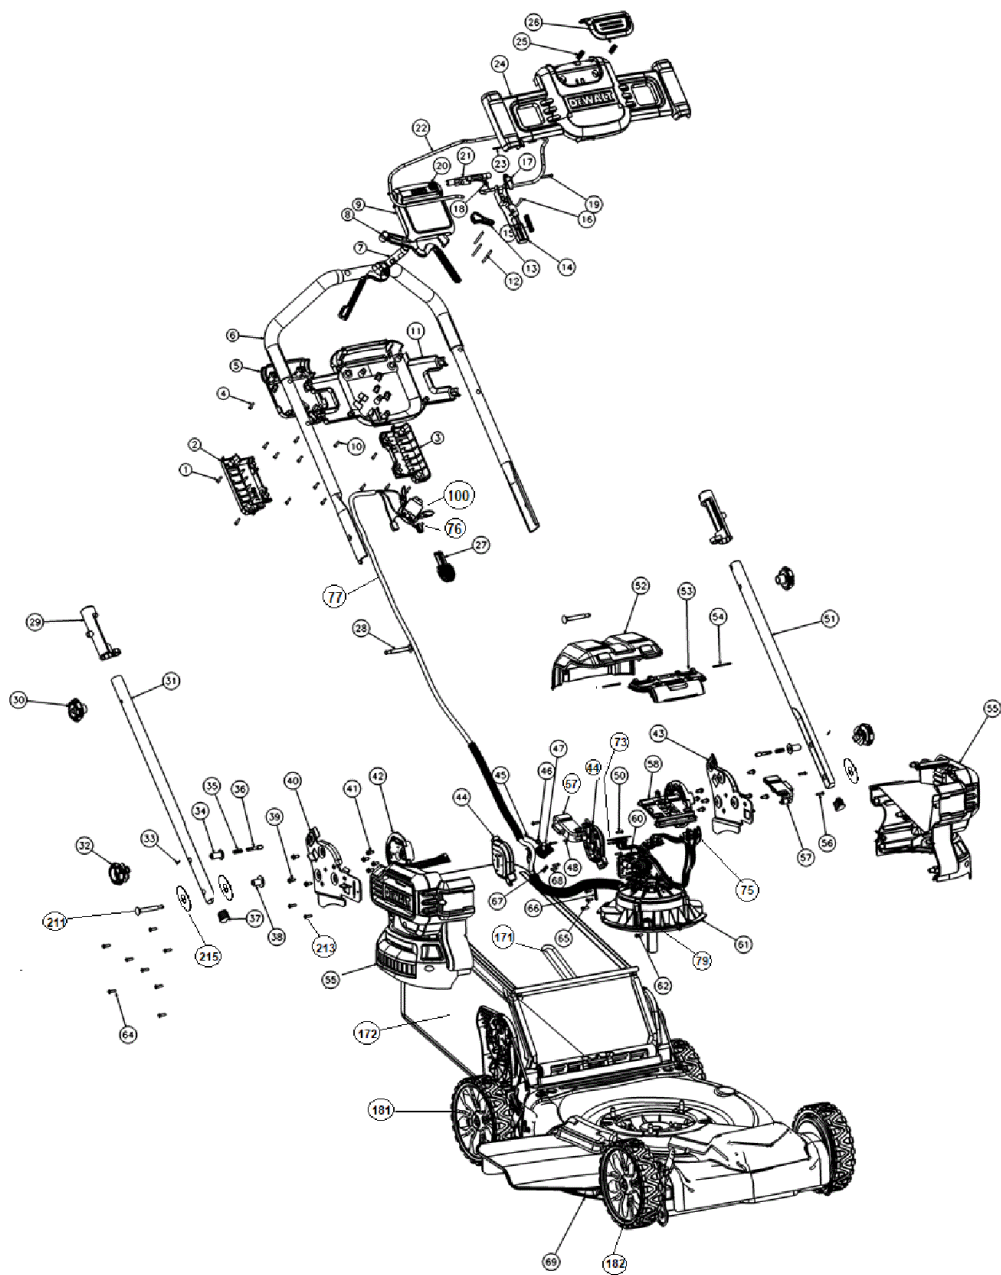

DCMWSP564N CORDLESS MOWER 1

DCMWSP564N CORDLESS MOWER 1

DCMWSP564N CORDLESS MOWER 1

Parts List DCMWSP564N CORDLESS MOWER 1

Item	Part Number	Qty	Part Description	General Description	Other Info	Repair Inst	Markets
1	330019-04	8	SCREW			No	XJ
2	BD-N854821	1	COVER RH			No	XJ
3	BD-N854820	1	COVER LH			No	XJ
5	BD-N852311	1	HOUSING			No	XJ
6	BD-N816201	1	HANDLE			No	XJ
7	BD-N846742	1	LEVER			No	XJ
8	BD-N846741	1	LEVER			No	XJ
9	BD-N925875	1	HOUSING	CONTROL, UPPER	INCL. LABEL	No	XJ
10	330019-04	7	SCREW			No	XJ
11	N851699	1	HOUSING LOWER			No	XJ
12	N533427	3	PIN			No	XJ
13	N835302	1	CAM			No	XJ
14	N516531	1	CONNECTING ROD			No	XJ
15	N534693	1	SPRING			No	XJ
16	N535718	1	PIN			No	XJ
17	N529982	1	CATCH			No	XJ
18	N531187	1	SPRING			No	XJ
19	N535718	1	PIN			No	XJ
20	N534932	1	SPRING TORSION			No	XJ
21	N516529	1	HANDLE			No	XJ
22	N839423	1	HANDLE			No	XJ
23	N516878	2	PIN			No	XJ
24	N851698	1	HOUSING			No	XJ
25	N534694	2	SPRING			No	XJ
26	N572300	1	BUTTON			No	XJ
27	N835578	1	SAFETY KEY	YELLOW		No	XJ
27	N892640	1	PARTS PACK	2 BOLTS, 2 THUMB SCR	INCL. 28,30	No	XJ
28	N892640	1	PARTS PACK	2 BOLTS, 2 THUMB SCR	INCL. 27,30	No	XJ
29	NA074187	1	HANDLE SA			No	XJ
30	N892640	1	PARTS PACK	2 BOLTS, 2 THUMB SCR	INCL. 27,28	No	XJ
31	BD-N815447	1	HANDLE RH			No	XJ
32	N642431	2	KNOB	BLACK		No	XJ