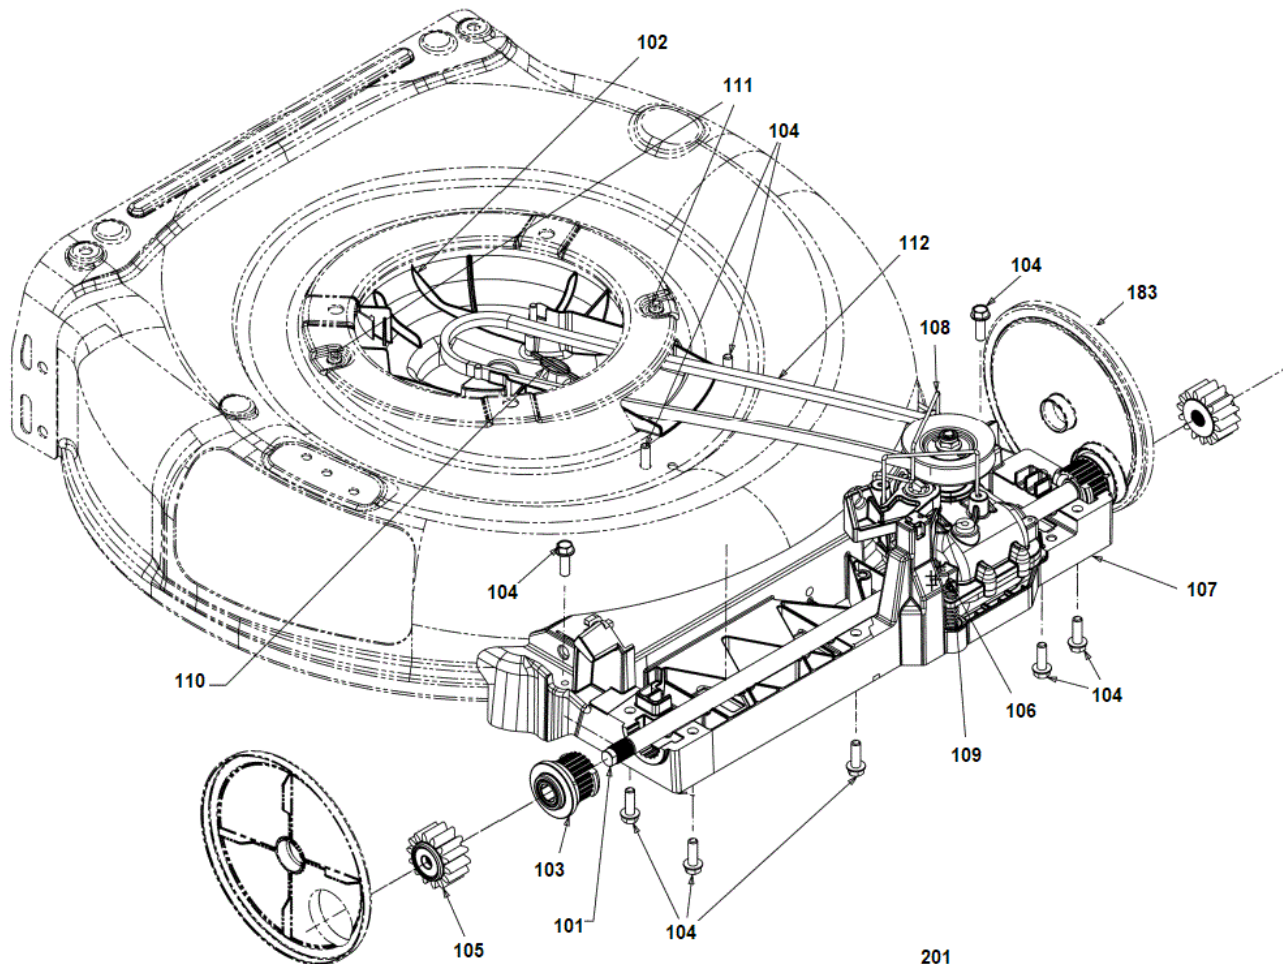

DCMWSP564N CORDLESS MOWER 1

DCMWSP564N CORDLESS MOWER 1

DCMWSP564N CORDLESS MOWER 1

Parts List DCMWSP564N CORDLESS MOWER 1

Item	Part Number	Qty	Part Description	General Description	Other Info	Repair Inst	Markets
1	330019-04	8	SCREW			No	XJ
2	BD-N854821	1	COVER RH			No	XJ
3	BD-N854820	1	COVER LH			No	XJ
5	BD-N852311	1	HOUSING			No	XJ
6	BD-N816201	1	HANDLE			No	XJ
7	BD-N846742	1	LEVER			No	XJ
8	BD-N846741	1	LEVER			No	XJ
9	BD-N925875	1	HOUSING	CONTROL, UPPER	INCL. LABEL	No	XJ
10	330019-04	7	SCREW			No	XJ
11	N851699	1	HOUSING LOWER			No	XJ
12	N533427	3	PIN			No	XJ
13	N835302	1	CAM			No	XJ
14	N516531	1	CONNECTING ROD			No	XJ
15	N534693	1	SPRING			No	XJ
16	N535718	1	PIN			No	XJ
17	N529982	1	CATCH			No	XJ
18	N531187	1	SPRING			No	XJ
19	N535718	1	PIN			No	XJ
20	N534932	1	SPRING TORSION			No	XJ
21	N516529	1	HANDLE			No	XJ
22	N839423	1	HANDLE			No	XJ
23	N516878	2	PIN			No	XJ
24	N851698	1	HOUSING			No	XJ
25	N534694	2	SPRING			No	XJ
26	N572300	1	BUTTON			No	XJ
27	N835578	1	SAFETY KEY	YELLOW		No	XJ
27	N892640	1	PARTS PACK	2 BOLTS, 2 THUMB SCR	INCL. 28,30	No	XJ
28	N892640	1	PARTS PACK	2 BOLTS, 2 THUMB SCR	INCL. 27,30	No	XJ
29	NA074187	1	HANDLE SA			No	XJ
30	N892640	1	PARTS PACK	2 BOLTS, 2 THUMB SCR	INCL. 27,28	No	XJ
31	BD-N815447	1	HANDLE RH			No	XJ
32	N642431	2	KNOB	BLACK		No	XJ