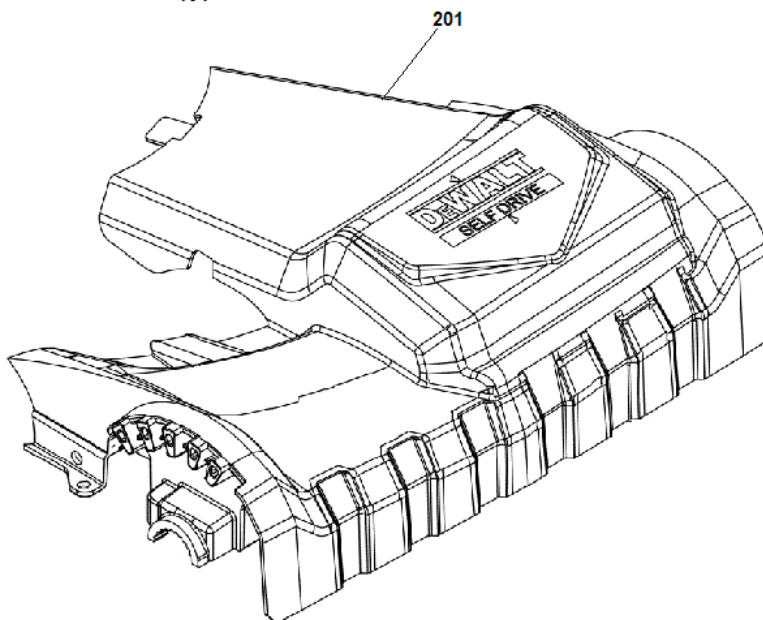

DCMWSP564N CORDLESS MOWER 1

DCMWSP564N CORDLESS MOWER 1

DCMWSP564N CORDLESS MOWER 1

Parts List DCMWSP564N CORDLESS MOWER 1

Item	Part Number	Qty	Part Description	General Description	Other Info	Repair Inst	Markets
1	330019-04	8	SCREW			No	XJ
2	BD-N854821	1	COVER RH			No	XJ
3	BD-N854820	1	COVER LH			No	XJ
5	BD-N852311	1	HOUSING			No	XJ
6	BD-N816201	1	HANDLE			No	XJ
7	BD-N846742	1	LEVER			No	XJ
8	BD-N846741	1	LEVER			No	XJ
9	BD-N925875	1	HOUSING	CONTROL, UPPER	INCL. LABEL	No	XJ
10	330019-04	7	SCREW			No	XJ
11	N851699	1	HOUSING LOWER			No	XJ
12	N533427	3	PIN			No	XJ
13	N835302	1	CAM			No	XJ
14	N516531	1	CONNECTING ROD			No	XJ
15	N534693	1	SPRING			No	XJ
16	N535718	1	PIN			No	XJ
17	N529982	1	CATCH			No	XJ
18	N531187	1	SPRING			No	XJ
19	N535718	1	PIN			No	XJ
20	N534932	1	SPRING TORSION			No	XJ
21	N516529	1	HANDLE			No	XJ
22	N839423	1	HANDLE			No	XJ
23	N516878	2	PIN			No	XJ
24	N851698	1	HOUSING			No	XJ
25	N534694	2	SPRING			No	XJ
26	N572300	1	BUTTON			No	XJ
27	N835578	1	SAFETY KEY	YELLOW		No	XJ
27	N892640	1	PARTS PACK	2 BOLTS, 2 THUMB SCR	INCL. 28,30	No	XJ
28	N892640	1	PARTS PACK	2 BOLTS, 2 THUMB SCR	INCL. 27,30	No	XJ
29	NA074187	1	HANDLE SA			No	XJ
30	N892640	1	PARTS PACK	2 BOLTS, 2 THUMB SCR	INCL. 27,28	No	XJ
31	BD-N815447	1	HANDLE RH			No	XJ
32	N642431	2	KNOB	BLACK		No	XJ