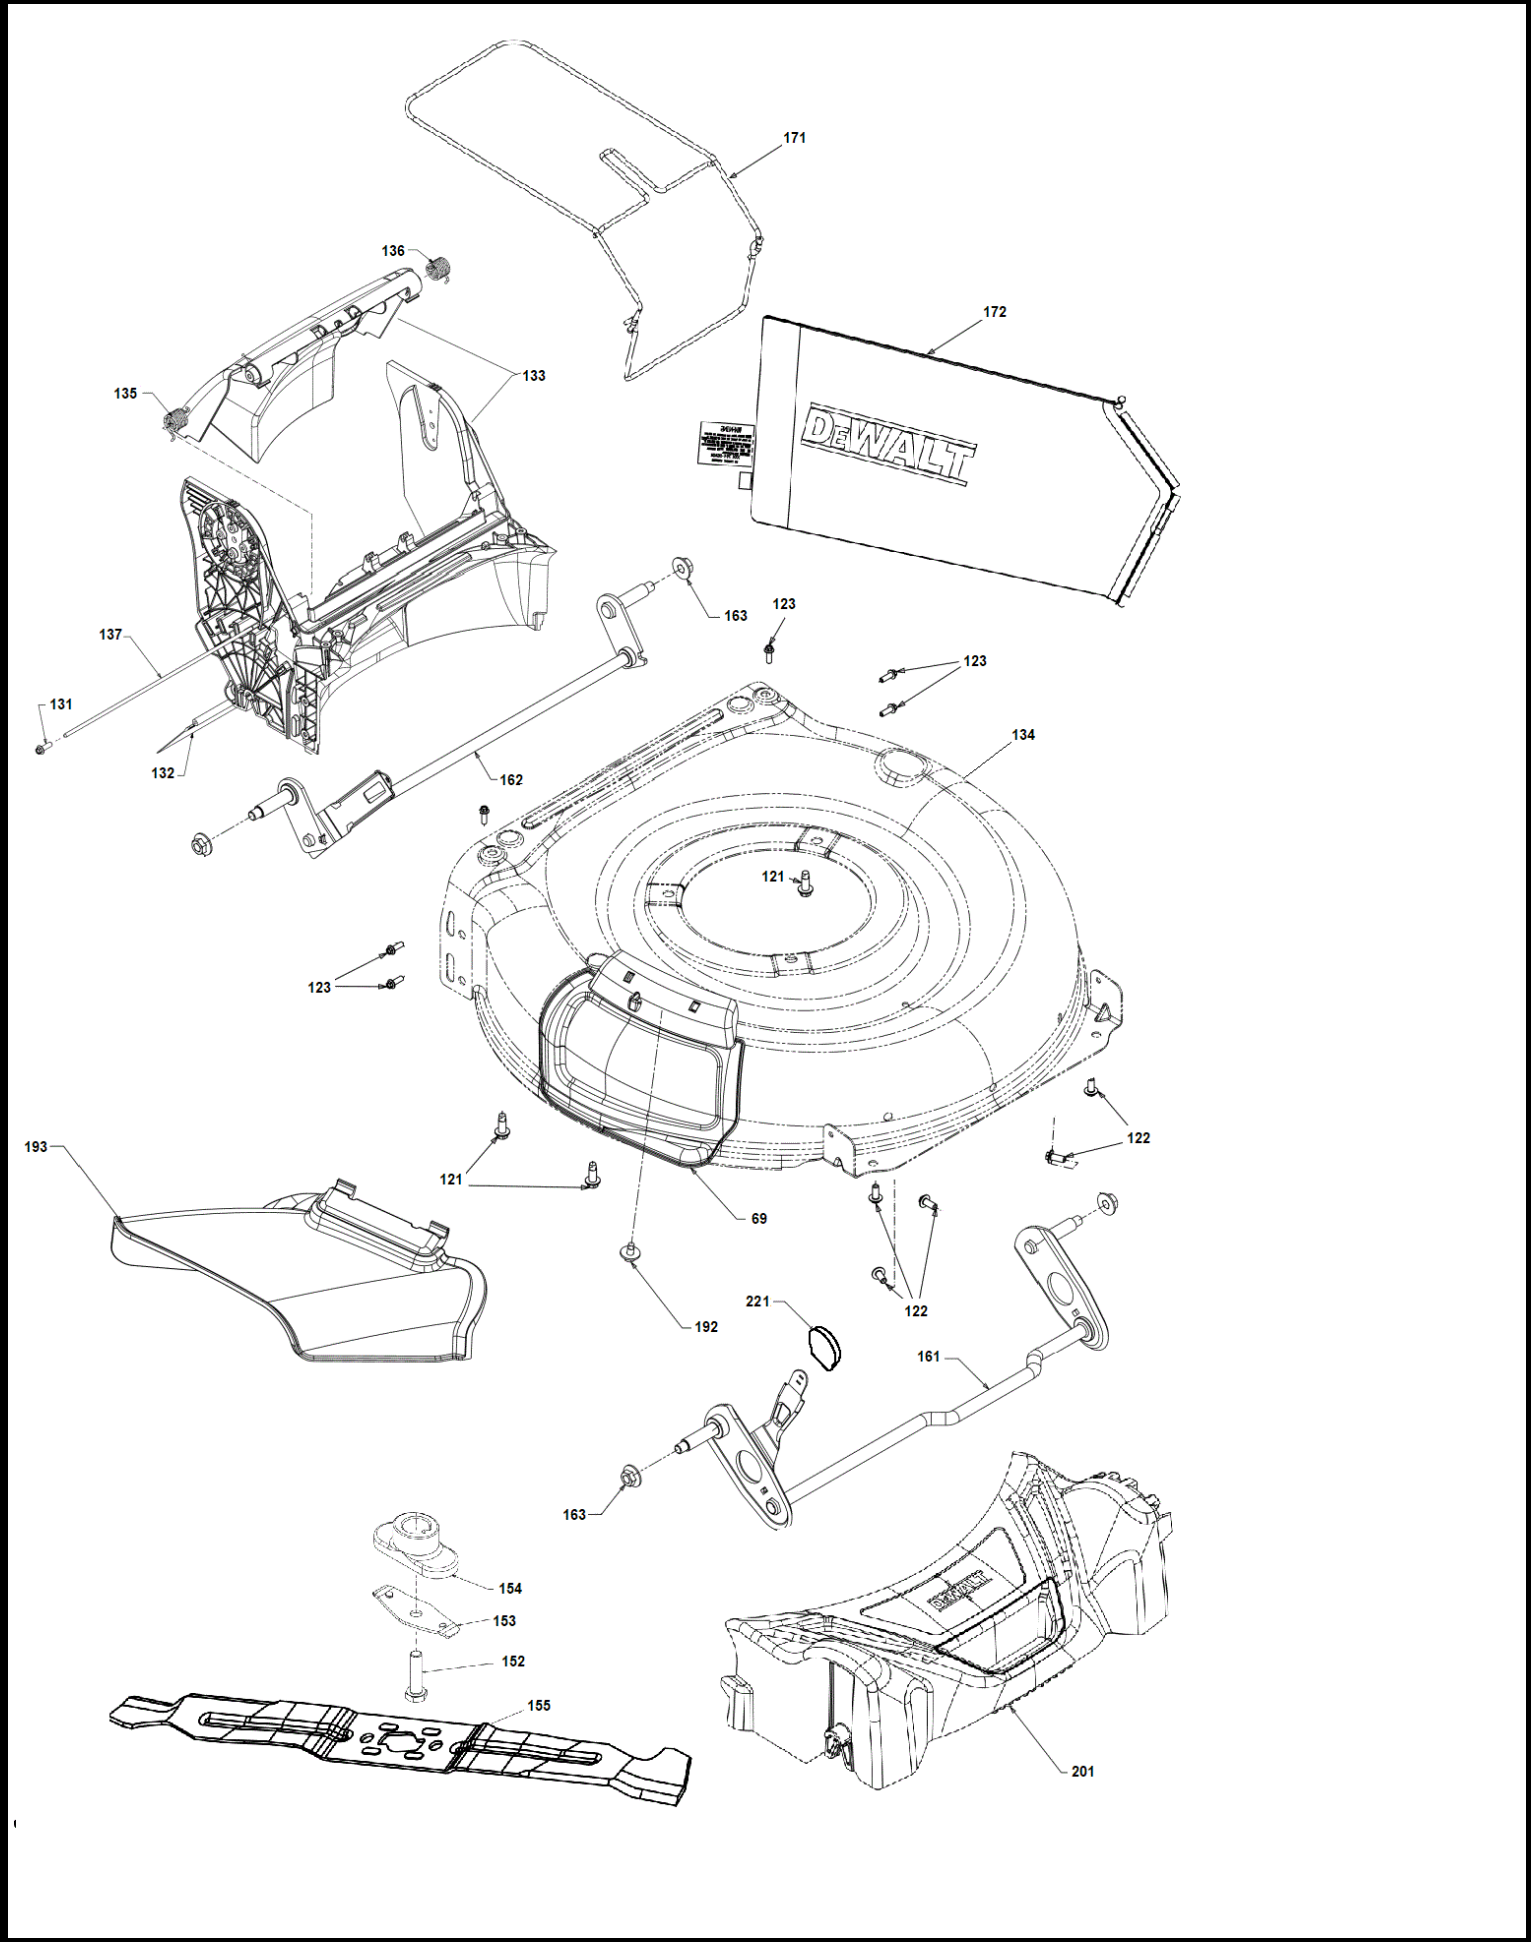

DCMWSP564N CORDLESS MOWER 1

DCMWSP564N CORDLESS MOWER 1

DCMWSP564N CORDLESS MOWER 1

Parts List DCMWSP564N CORDLESS MOWER 1

Item	Part Number	Qty	Part Description	General Description	Other Info	Repair Inst	Markets
1	330019-04	8	SCREW			No	XJ
2	BD-N854821	1	COVER RH			No	XJ
3	BD-N854820	1	COVER LH			No	XJ
5	BD-N852311	1	HOUSING			No	XJ
6	BD-N816201	1	HANDLE			No	XJ
7	BD-N846742	1	LEVER			No	XJ
8	BD-N846741	1	LEVER			No	XJ
9	BD-N925875	1	HOUSING	CONTROL, UPPER	INCL. LABEL	No	XJ
10	330019-04	7	SCREW			No	XJ
11	N851699	1	HOUSING LOWER			No	XJ
12	N533427	3	PIN			No	XJ
13	N835302	1	CAM			No	XJ
14	N516531	1	CONNECTING ROD			No	XJ
15	N534693	1	SPRING			No	XJ
16	N535718	1	PIN			No	XJ
17	N529982	1	CATCH			No	XJ
18	N531187	1	SPRING			No	XJ
19	N535718	1	PIN			No	XJ
20	N534932	1	SPRING TORSION			No	XJ
21	N516529	1	HANDLE			No	XJ
22	N839423	1	HANDLE			No	XJ
23	N516878	2	PIN			No	XJ
24	N851698	1	HOUSING			No	XJ
25	N534694	2	SPRING			No	XJ
26	N572300	1	BUTTON			No	XJ
27	N835578	1	SAFETY KEY	YELLOW		No	XJ
27	N892640	1	PARTS PACK	2 BOLTS, 2 THUMB SCR	INCL. 28,30	No	XJ
28	N892640	1	PARTS PACK	2 BOLTS, 2 THUMB SCR	INCL. 27,30	No	XJ
29	NA074187	1	HANDLE SA			No	XJ
30	N892640	1	PARTS PACK	2 BOLTS, 2 THUMB SCR	INCL. 27,28	No	XJ
31	BD-N815447	1	HANDLE RH			No	XJ
32	N642431	2	KNOB	BLACK		No	XJ